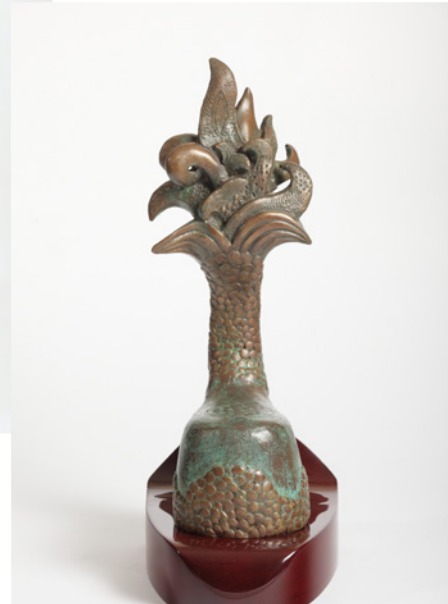

CLAUDIA HECHT

EXCLUSIVELY REPRESENTED BY ARTE DIVINE

Shaman I

Shaman II

Shaman V - Hermaphrodite

Shaman III - Man

Shaman IV - Woman

The Divine Path

Back

The Feather Shield - Purple

H: 140cm W: 130cm D: 29cm (H: 55"W: 51"D: 11.5")

\$225,000

The Harp Shield

H: 140cm W: 130cm D: 29cm (H: 55" W: 51" D: 11.5")

\$375,000

Back

The Feather Shield

H: 140cm W: 130cm D: 29cm (H: 55"W: 51"D: 11.5")

\$225,000

Vestige of Power

H: 152cm W: 173cm (H: 60" W: 68")

\$60,000

Back

Emperor's Throne
Bronze Chair Maquette

H: 200cm (H: 79")

\$15,000

Back

Empress Throne
Bronze Chair Maquette

H: 190cm (H: 75")

\$15,000

Marquesa Throne
Bronze Chair Maquette

H: 150cm (H: 59")